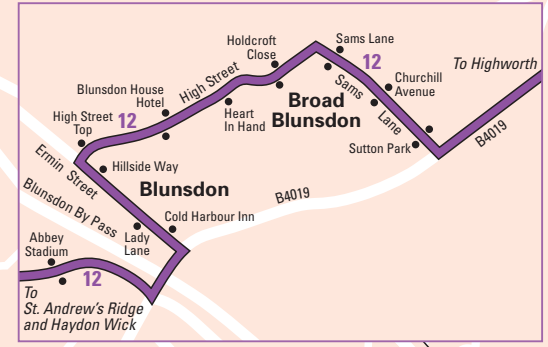

Thamesdown Bus Routes in Swindon

- | Service number | Daytime frequency Monday-Friday |
|----------------|---------------------------------|
| R1 | every 15 mins |
| 1.1A | every 10 mins |
| 2 | every 15 mins |
| 5 | every 7-8 mins |
| 11.12 | every 15 mins* |
| 13.14 | every 10 mins |
| 15.15A | every 15 mins |
| 17.17A | every 7-8 mins |
| 19.19A | every 30 mins |
| 22 | every 30 mins |
- Other services
Limited service
- Bus operates in direction of arrow shown
- Railway line and station
- *Between Orbital Shopping Park and Old Town

Inner Zone

Outer Zone

Zone Boundary **May Close**

- Outer Zone Boundary**
- Blunsdon
 - Stratton Park Sainsbury's
 - Common Head
 - Thorney Park
 - Science Museum
 - Spittleborough M4
 - Washpool Turn

Produced by FWT 10.4.17 www.fwt.co.uk

1.1A, 12, 13A, 14A, 46, 46A, 48, 48A, 70A, X5 Hospital
Great calls: Western