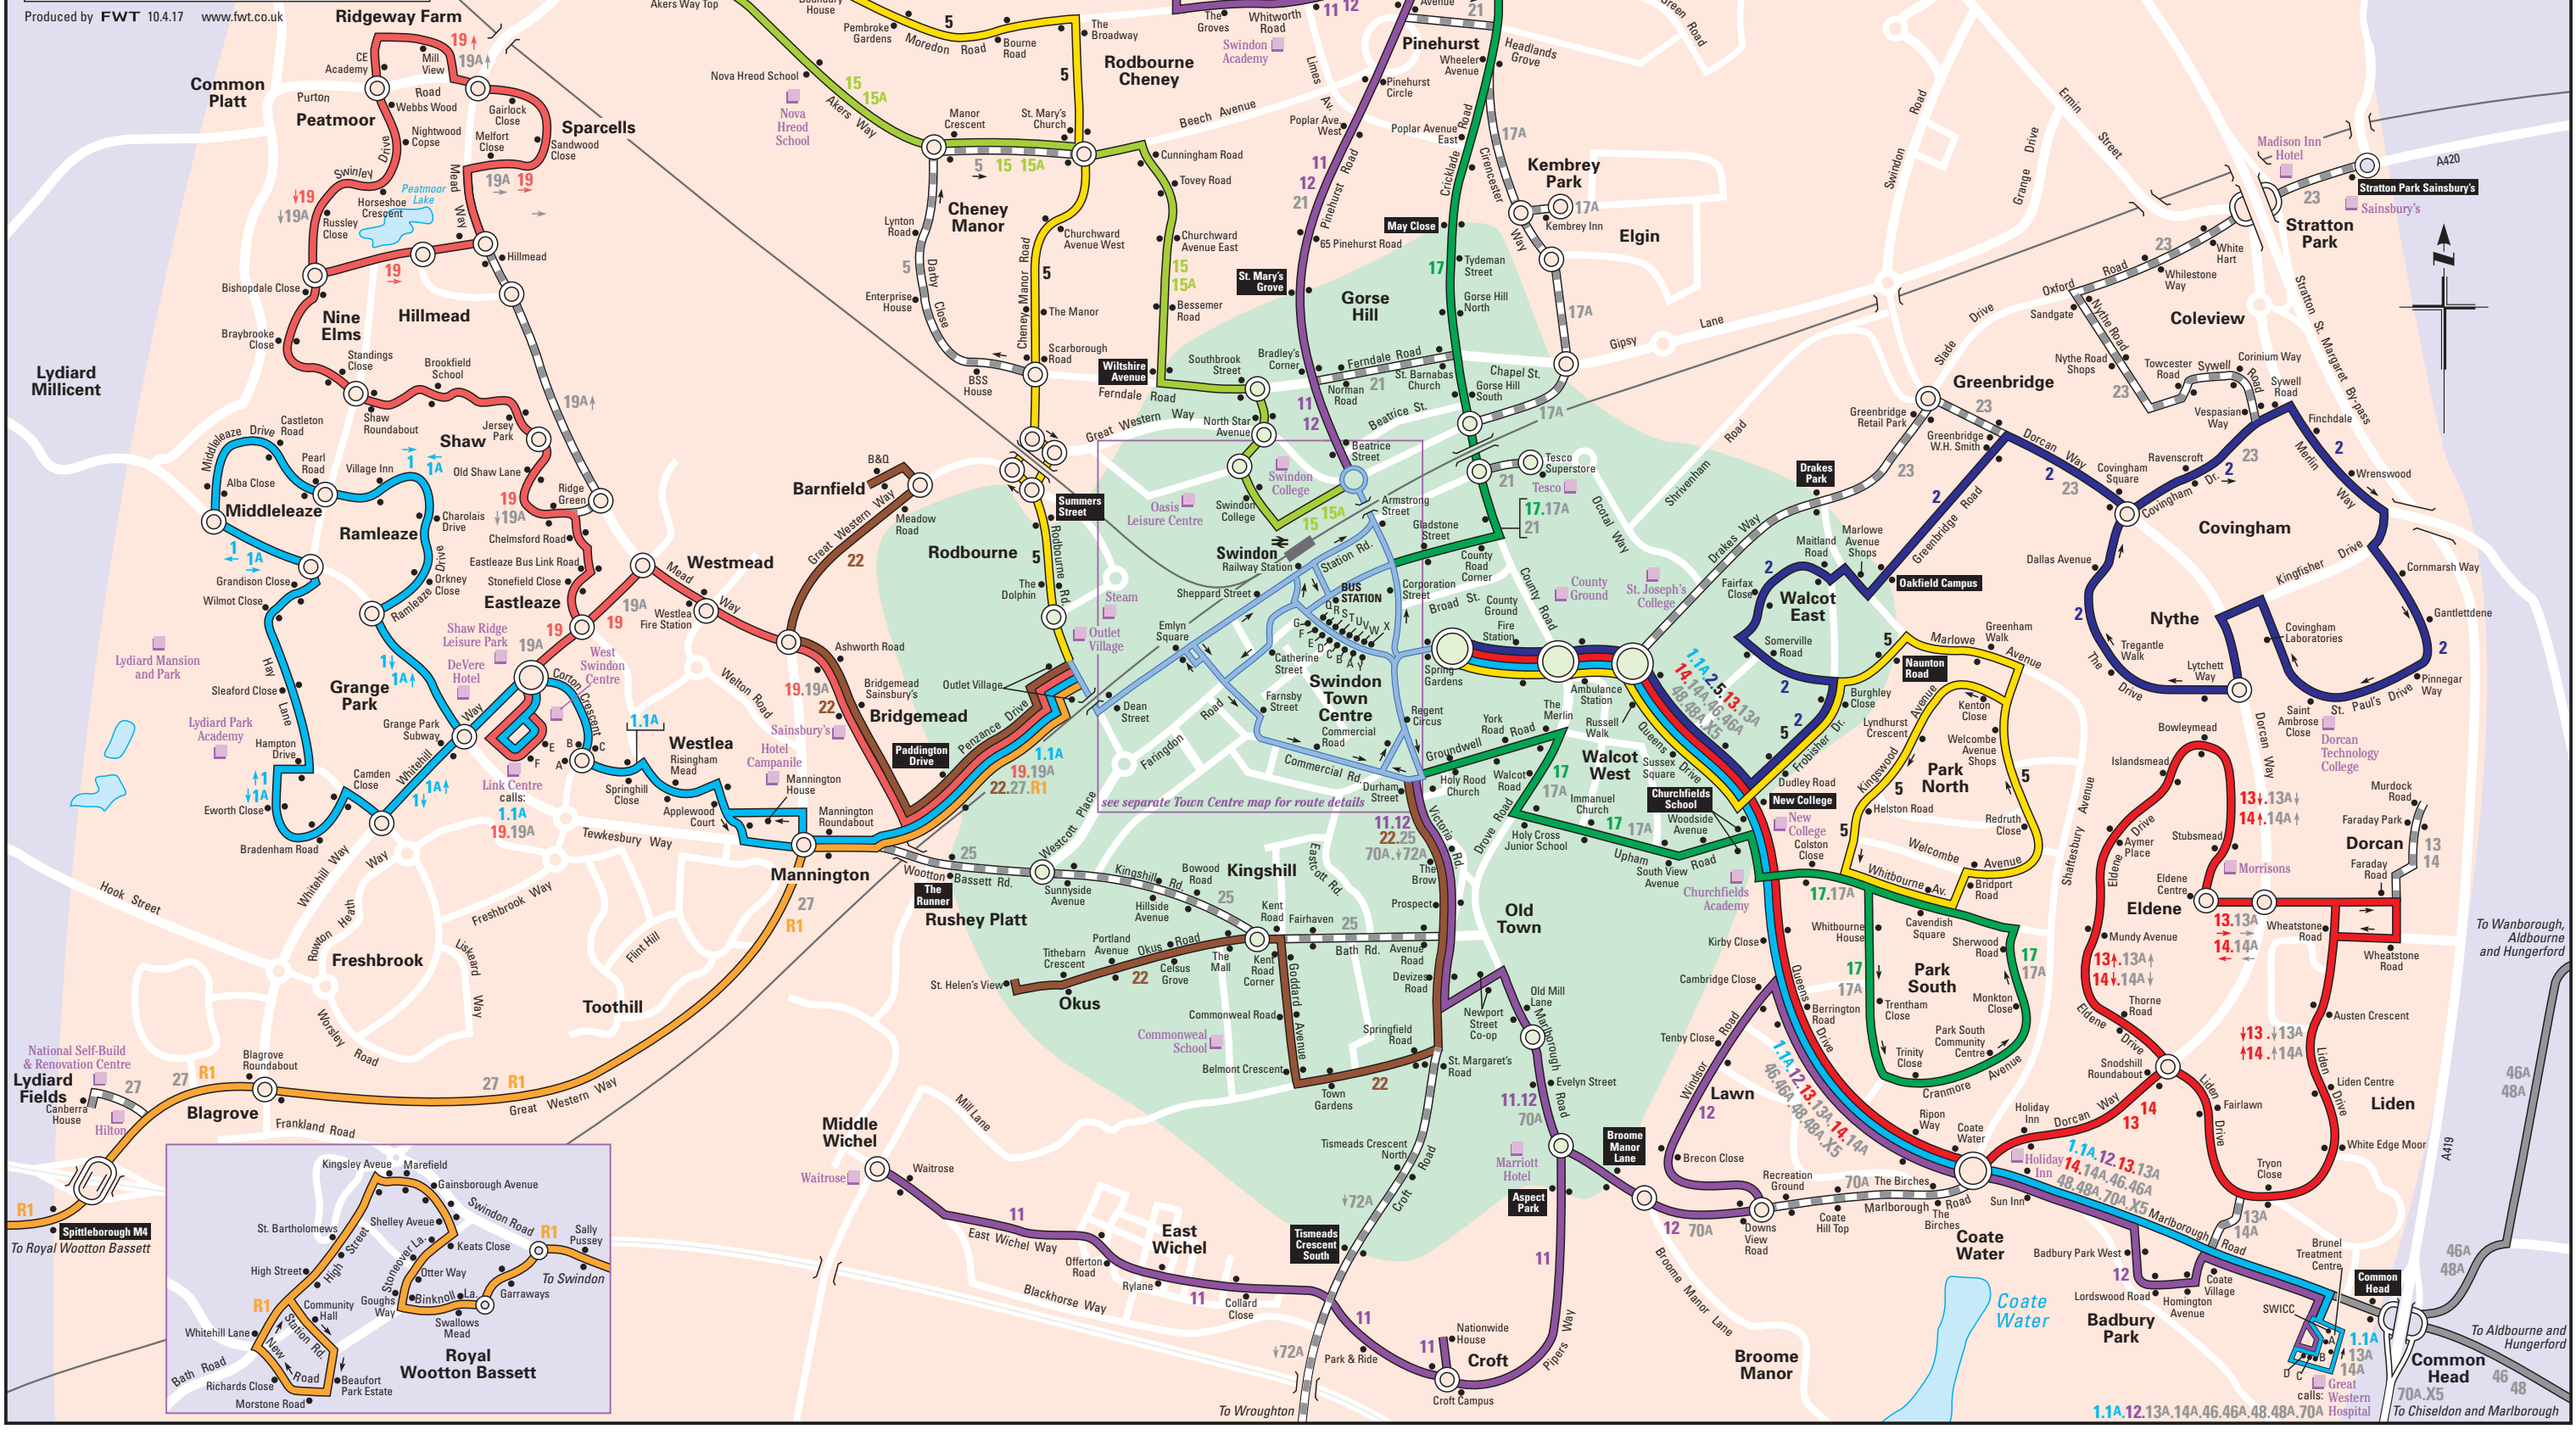

Thamesdown Bus Routes in Swindon

- | Service number | Daytime frequency Monday-Friday |
|----------------|---------------------------------|
| R1 | every 15 mins |
| 1.1A | every 10 mins |
| 2 | every 15 mins |
| 5 | every 7-8 mins |
| 11.12 | every 15 mins* |
| 13.14 | every 10 mins |
| 15.15A | every 15 mins |
| 17.17A | every 7-8 mins |
| 19.19A | every 30 mins |
| 22 | every 30 mins |
- Other services
Limited service
- Bus operates in direction of arrow shown
- Railway line and station
- *Between Orbital Shopping Park and Old Town

Inner Zone

Outer Zone

Zone Boundary **May Close**

- Outer Zone Boundary**
- Blunsdon
 - Stratton Park Sainsbury's
 - Common Head
 - Thorney Park
 - Science Museum
 - Spittleborough M4
 - Washpool Turn

Produced by FWT 10.4.17 www.fwt.co.uk

1.1A, 12, 13A, 14A, 46, 46A, 48, 48A, 70A, X5 Hospital
Great calls: Western