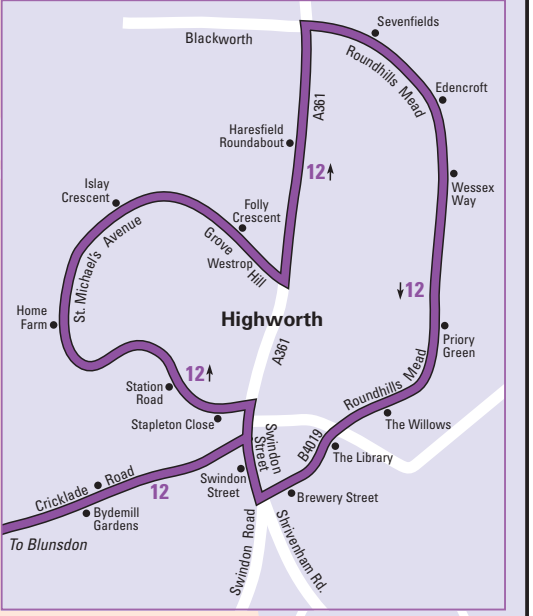

Thamesdown Bus Routes in Swindon

- | Service number | Daytime frequency Monday-Friday |
|----------------|---------------------------------|
| R1 | every 15 mins |
| 1.1A | every 10 mins |
| 2 | every 15 mins |
| 5 | every 7-8 mins |
| 11.12 | every 15 mins* |
| 13.14 | every 10 mins |
| 15.15A | every 15 mins |
| 17.17A | every 7-8 mins |
| 19.19A | every 30 mins |
| 22 | every 30 mins |
- Other services
Limited service
- Bus operates in direction of arrow shown
- Railway line and station
- *Between Orbital Shopping Park and Old Town

Inner Zone

Outer Zone

Zone Boundary **May Close**

- Outer Zone Boundary**
- Blunsdon
 - Stratton Park Sainsbury's
 - Common Head
 - Thorney Park
 - Science Museum
 - Spittleborough M4
 - Washpool Turn

Produced by FWT 10.4.17 www.fwt.co.uk

1.1A, 12, 13A, 14A, 46, 46A, 48, 48A, 70A, X5 Hospital
Great calls: Western